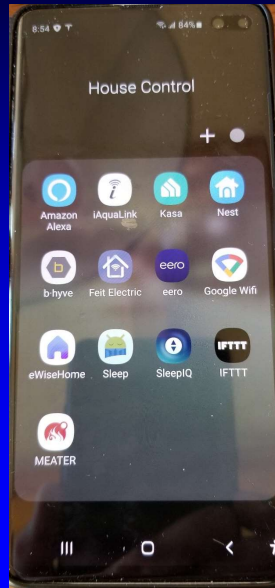

Kenmark International

Smart home guide My phone organized

Knut S-C Öjermark

WWW.Kenmark.US

31

Smart home guide

Kenmark International

➤ Alexa

(Tell) Alexa (Turn On/Off):

On Alexa App set up devices and groups by giving names:

- ❖ Brew Coffee
- ❖ Dim the Bedroom Lights by 20%.
- ❖ Bedroom lights
- ❖ Switch the Game Room Light to Blue
- ❖ Enable Away Mode
- ❖ Hot tub / Pool filter / Cleaner
- ❖ Outside lights, Front lights, backyard lights, pool lights etc.
- ❖ **Everything (going to bed, we do: "Alexa turn off everything"**

Knut S-C Öjermark

WWW.Kenmark.US

32