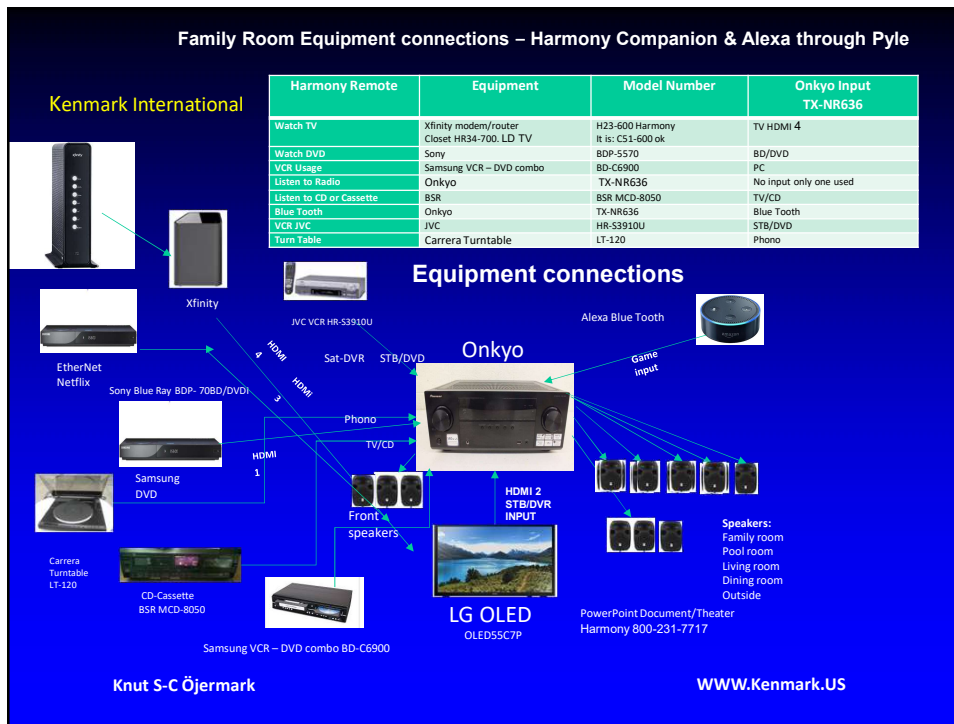

11

Smart home guide

Kenmark International ➤ **Smart thermostats**

- ❖ Few smart home devices can match a smart thermostat's ability to deliver both comfort and cost/energy savings.
- ❖ They can detect *when* you're home and when you're away, so that your HVAC system operates only when it's needed.
- ❖ The latest trend IS put in the rooms you occupy most frequently.

1. Ecobee SmartThermostat with voice control
2. Nest Learning Thermostat (3rd generation)
3. Wyze Thermostat

Knut S-C Öjermark

WWW.Kenmark.US

12