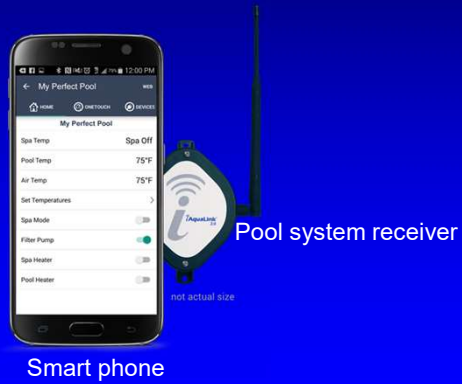

### ➤ Smart pool and spa

- ❖ **iAquaLink**
- ❖ Complete pool and spa control with the touch of a finger
- ❖ **Highest-Rated Pool Control App**
- ❖ iAquaLink is free for Apple® and Android™ smartphones and tablets
- ❖ **Ultimate Convenience**
- ❖ You don't have to visit the pool pad to turn valves or set up pump speeds. Do it all from the app or Alexa!
- ❖ **Anytime, Anywhere Control**
- ❖ Control up to 32 pool/spa features through the app and a web-connected smart device

### ➤ Smart pool and spa

#### ❖ iAquaLink

- ❖ Complete pool and spa control with the touch of a finger.
- ❖ Alexa turn on hot tub.

Knut S-C Öjermark

WWW.Kenmark.US

21